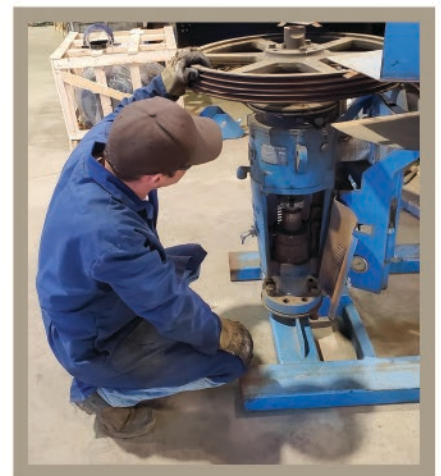

With MANTL's inventory swap programs, you can be up and running again without having to wait for a repair.